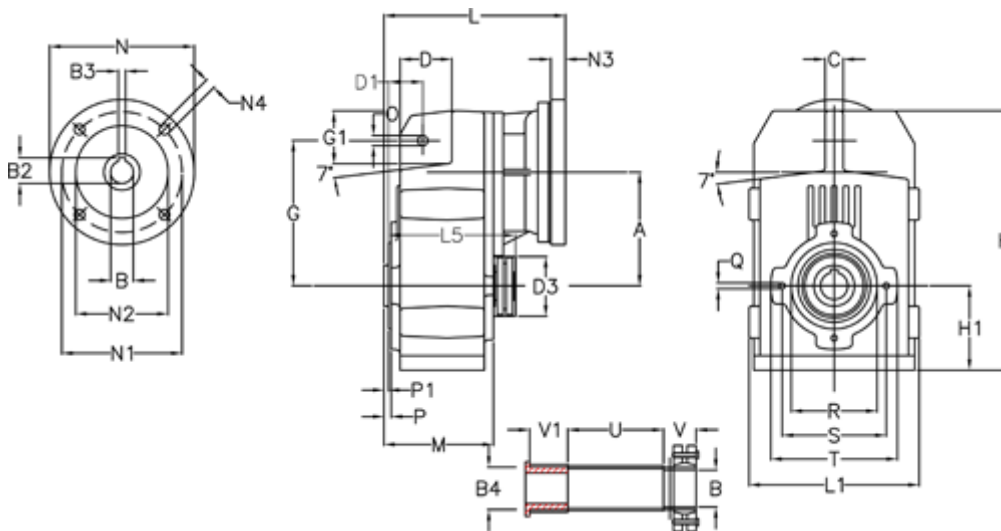

Article number: 29560325368425
 Description: Shaft mounted gear
 A313QF35-253,6-P71B5

Measures

A = 150.50	D1 = 54.0	I5 = 180.0	P1 = 3.5	V = 45
B = 36	d3 = 90	M = 125.0	Q = M10x17	V1 = 52
B1 = 14	G = 170	N = 160	R = 110	
B2 = 16.3	G1 = 84.0	N1 = 130	S = 130	
B3 = 5	H = 326.0	N2 = 110	T = 150	
B4 = 35	H1 = 102.0	N4 = M8x16	Tightening torque Nm adapter bushing = 6.0	
C = 20	L = 225.5	O = 13	Tightening torque Nm shrink disc = 8.0	
D = 68.0	L1 = 210	P = 6.5	U = 95.5	